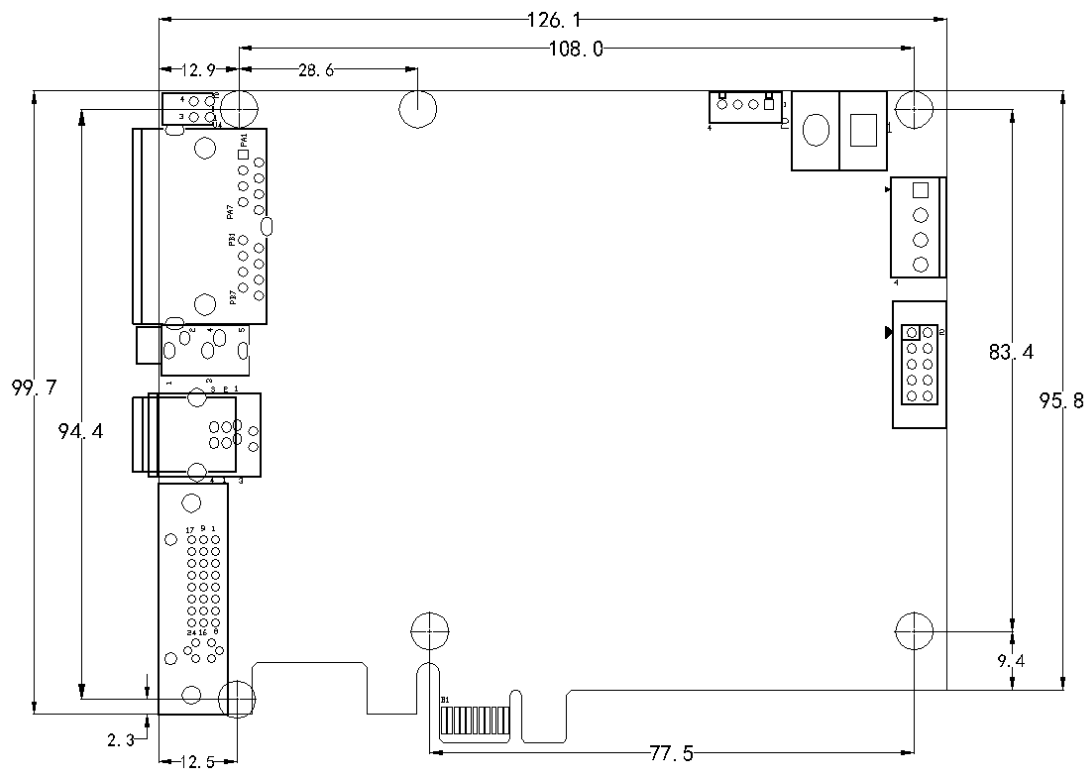

TS921

全彩发送卡

产品规格书

V3.0

Revision History

Document Version	Hardware Version	Revision Date	Note
V3.0	V1	2020/1	New edition

Overview:

TS921 is a sending card for full color led screen, and supports single, double as well. It supports up to 1.3 million pixel: up to 3840 pixels horizontally or 1920 pixels vertically.

Official website: www.linsn.com

Add: Floor 15&16, Jiajiahao Business Building, No. 10168, Shennan Blvd,
Nanshan District, Shenzhen

Tel: +86-0755-86183590/ 4008836968

Appearance:

①	Power and signal indicator	⑨	Cascade input
②	RJ45 (U port)	⑩	Power port SIP4-396(reserved)
③	RJ45 (D port)	⑪	Power port 2P connector(reserved)
④	3.5mm audio input	⑫	Power port SIP4-254(5V/2A)
⑤	USB port	⑬	For connecting light sensor
⑥	DVI input port	⑭	Brightness manual adjustment

Dimensions:

Official website: www.linsn.com

Add: Floor 15&16, Jiajahao Business Building, No. 10168, Shennan Blvd,
Nanshan District, Shenzhen

Tel: +86-0755-86183590/ 4008836968

Specifications:

Power	Working Voltage	DC 4.5V ~ 5.5V
	Rated power consumption	3.1W
Working Environment	Temperature	-20°C ~ 70°C
	Humidity	0% ~ 95%
Physical Dimensions	Dimensions	482.6 * 241.2 * 44.5 (unit: mm) (without bracket)
	Net Weight	97g
Packing Dimensions	Packing	Anti-static bag and protective foam
	Carton Dimensions	235.0 x 150.0 x 55.0 (unit: mm)
	Weight	327g