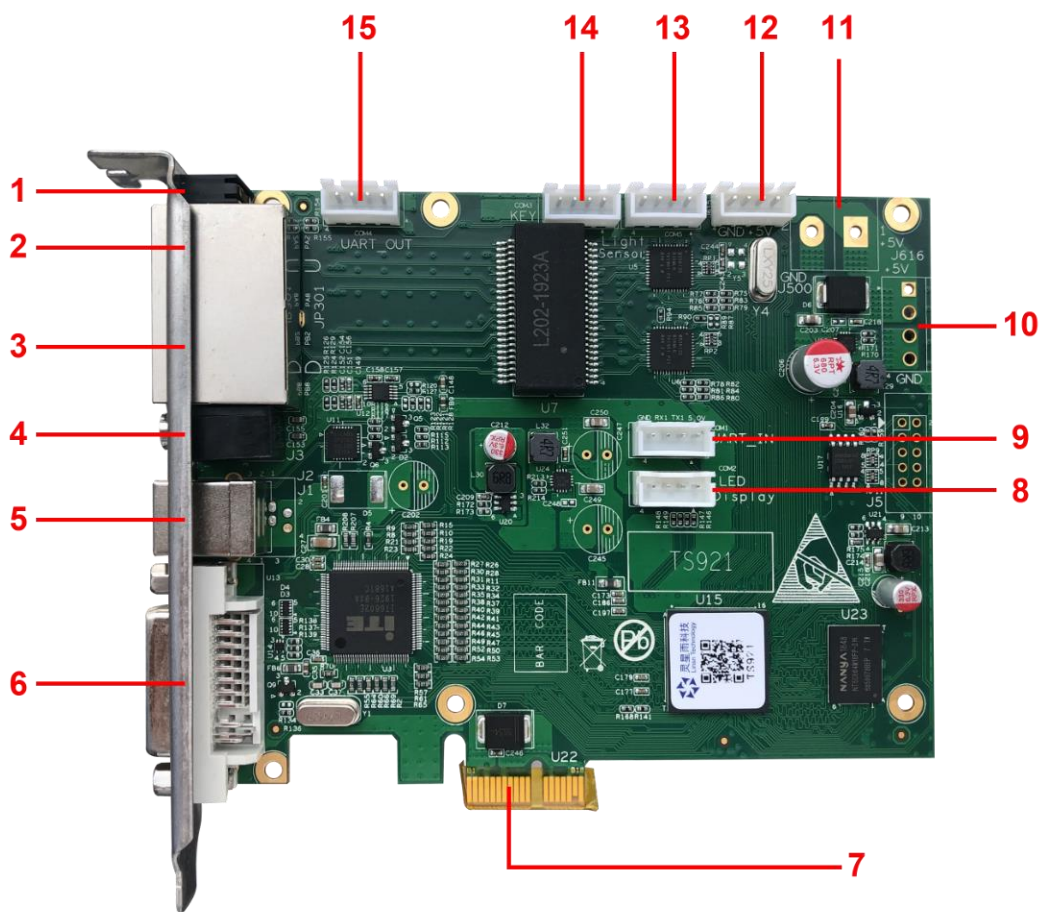

TS921

全彩发送卡

产品规格书

V3.0

Revision History

Document Version	Hardware Version	Revision Date	Note
V3.0	V1	2020/1	New edition

Overview:

TS921 is a sending card for full color led screen, and supports single, double as well. It supports up to 1.3 million pixel: up to 3840 pixels horizontally or 1920 pixels vertically.

Functions and features:

- 1) One DVI video signal input;
- 2) Supports reading back the RCG file;
- 3) Supports broadcasting the RCG file;
- 4) Supports broadcasting the CON file;
- 5) Supports 10-bit/8-bit video input;
- 6) Supports 16-bit grayscale display;
- 7) Brightness adjustment for 16 grade, 32 grade or 64 grade;
- 8) One audio input;
- 9) Using PCI-E 1X port;
- 10) Double port output, supports 2048X640, 1280X1024 video source and so on.

Official website: www.linsn.com

Add: Floor 15&16, Jiajiahao Business Building, No. 10168, Shennan Blvd,
Nanshan District, Shenzhen

Tel: +86-0755-86183590/ 4008836968

Appearance:

①	Power and signal indicator	⑨	Cascade input
②	RJ45 (U port)	⑩	Power port SIP4-396(reserved)
③	RJ45 (D port)	⑪	Power port 2P connector(reserved)
④	3.5mm audio input	⑫	Power port SIP4-254(5V/2A)
⑤	USB port	⑬	For connecting light sensor
⑥	DVI input port	⑭	Brightness manual adjustment

Dimensions:

Official website: www.linsn.com

Add: Floor 15&16, Jiajahao Business Building, No. 10168, Shennan Blvd,
Nanshan District, Shenzhen

Tel: +86-0755-86183590/ 4008836968

Specifications:

Power	Working Voltage	DC 4.5V ~ 5.5V
	Rated power consumption	3.1W
Working Environment	Temperature	-20°C ~ 70°C
	Humidity	0% ~ 95%
Physical Dimensions	Dimensions	482.6 * 241.2 * 44.5 (unit: mm) (without bracket)
	Net Weight	97g
Packing Dimensions	Packing	Anti-static bag and protective foam
	Carton Dimensions	235.0 x 150.0 x 55.0 (unit: mm)
	Weight	327g